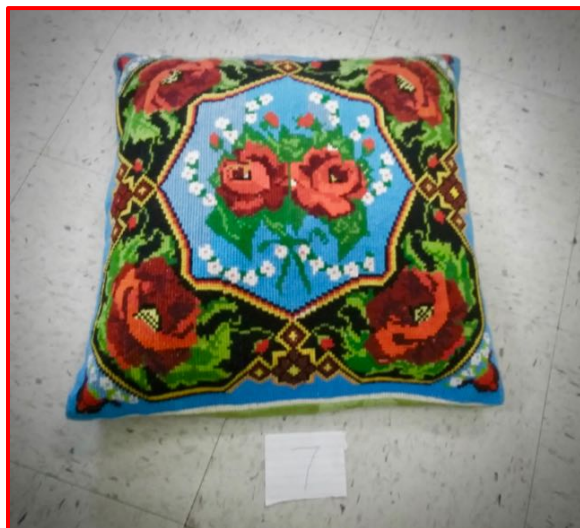

polyester

measured underarm seam to seam

Ceramic Items

Decorative Vase
50th Anniversary vase
11" tall x 7 1/2" wide

Decorative Plate
25th Anniversary plate
12" tall x 4" wide

Lamp
17" tall (ceramic base)

Pillows

Pillow #1
13"x13" Aida

Pillow #2
15"x16" Aida

Pillow #3
16"x16" Aida wool

Pillow #4
14"x15"
machine embroidered

Pillow #5
16"x18"
loose sham

Pillow #6
15"x17"

Pillow #7
16"x16"
wool

Painting
20"x26"